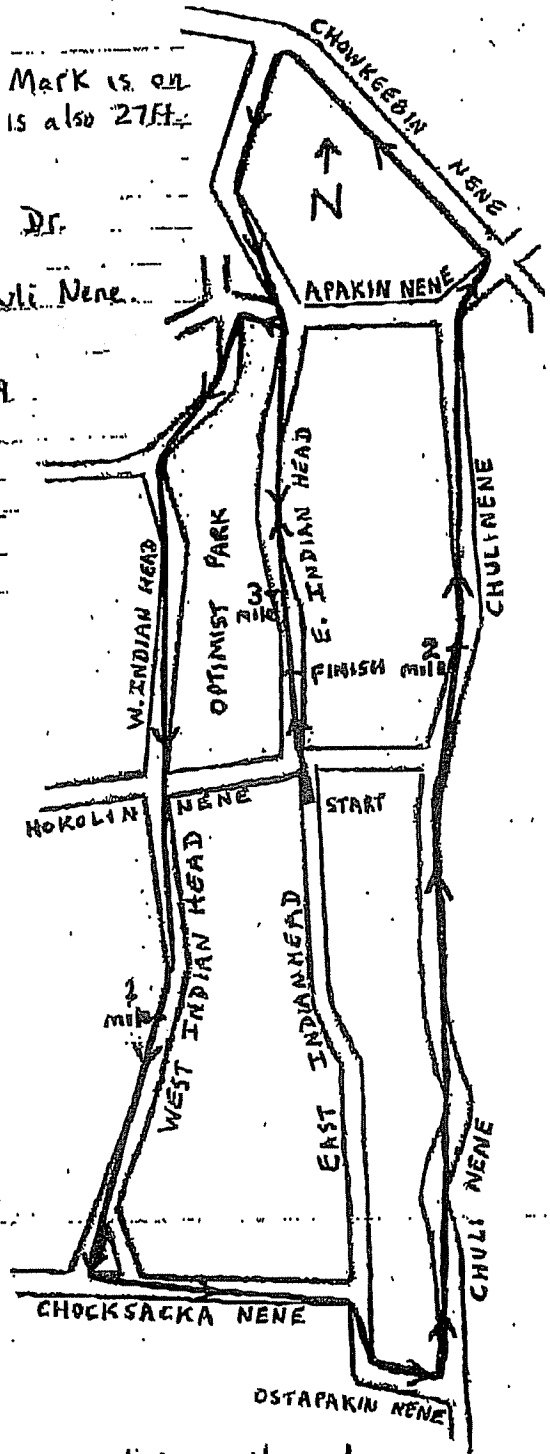

# WOMEN'S DISTANCE FESTIVAL 5K TALLAHASSEE, FL

start: on E. Indian Head Dr., south of Hokolin Nene. Mark is on west side of road, 21 ft north of power pole SPSK6 4-40. It is also 27 ft north of the mailbox upright at 1905 E. Indian Head.

1 mile: in front of mailbox at 1936 W. Indian Head Dr.

2 mile: in front of center of driveway at 1806 Chuli Nene.

3 mile: 6 ft. south of pole IH1543, between 1543 and 1549 E. Indian Head Dr.

finish: on E. Indian Head Dr., just north of the Optimist Park Recreation Center. Mark is 5'6" south of power pole SPC 12-40 between 1803 and 1805 E. Indian Head Dr.