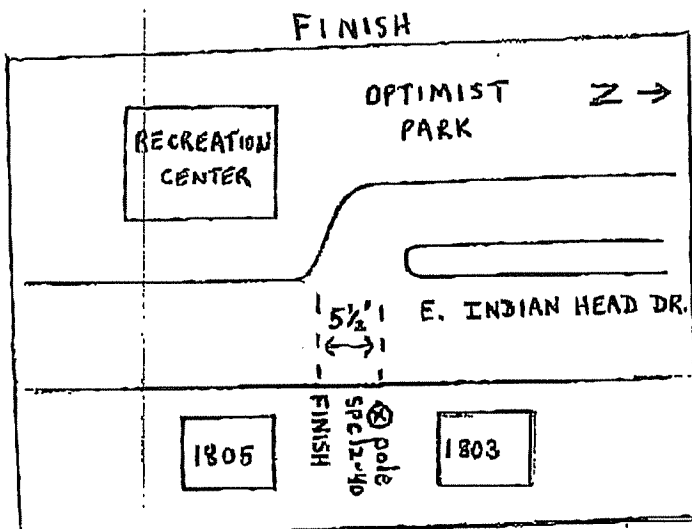

# WOMEN'S DISTANCE FESTIVAL 5K TALLAHASSEE, FL

start: on E. Indian Head Dr., south of Hokolin Nene. Mark is on west side of road, 21 ft north of power pole SPSK6 4-40. It is also 27 ft north of the mailbox upright at 1905 E. Indian Head.

1 mile: in front of mailbox at 1936 W. Indian Head Dr.

2 mile: in front of center of driveway at 1806 Chuli Nene.

3 mile: 6 ft. south of pole IH1543, between 1543 and 1549 E. Indian Head Dr.

finish: on E. Indian Head Dr., just north of the Optimist Park Recreation Center. Mark is 5'6" south of power pole SPC 12-40 between 1803 and 1805 E. Indian Head Dr.

map not drawn to scale.

FLO0022 DL

measured by  
Bill McGuire  
April 2, 2000

calibration course  
FL90024 DL