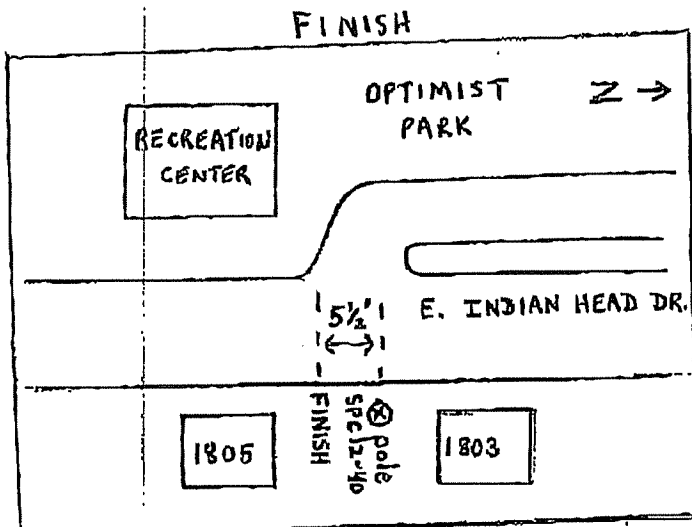

# WOMEN'S DISTANCE FESTIVAL 5K TALLAHASSEE, FL

start: on E. Indian Head Dr., south of Hokolin Nene. Mark is on west side of road, 21 ft north of power pole SPSK6 4-40. It is also 27 ft north of the mailbox upright at 1905 E. Indian Head.

1 mile: in front of mailbox at 1936 W. Indian Head Dr.

2 mile: in front of center of driveway at 1806 Chuli Nene.

3 mile: 6 ft. south of pole IH1543, between 1543 and 1549 E. Indian Head Dr.

finish: on E. Indian Head Dr., just north of the Optimist Park Recreation Center. Mark is 5'6" south of power pole SPC 12-40 between 1803 and 1805 E. Indian Head Dr.

map not drawn to scale.

FLO0022 DL

measured by  
Bill McGuire  
April 2, 2000

calibration course  
FL90024 DL