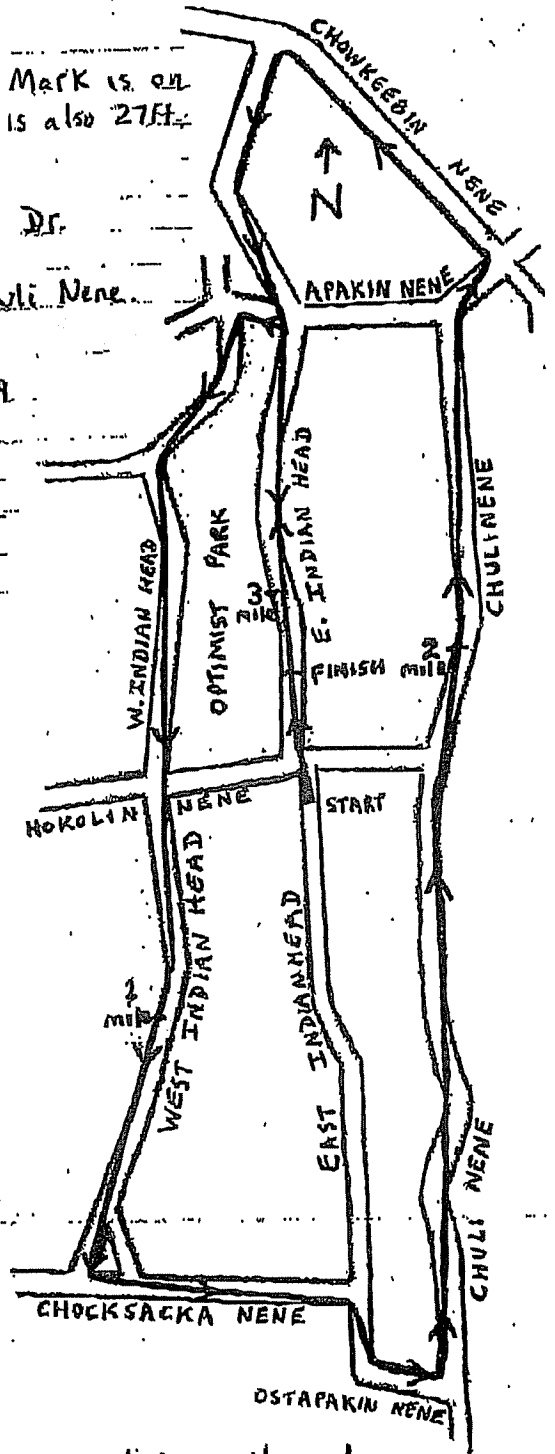

# WOMEN'S DISTANCE FESTIVAL 5K TALLAHASSEE, FL

start: on E. Indian Head Dr., south of Hokolin Nene. Mark is on west side of road, 21 ft north of power pole SPSK6 4-40. It is also 27 ft north of the mailbox upright at 1905 E. Indian Head.

1 mile: in front of mailbox at 1936 W. Indian Head Dr.

2 mile: in front of center of driveway at 1806 Chuli Nene.

3 mile: 6 ft. south of pole IH1543, between 1543 and 1549 E. Indian Head Dr.

finish: on E. Indian Head Dr., just north of the Optimist Park Recreation Center. Mark is 5'6" south of power pole SPC 12-40 between 1803 and 1805 E. Indian Head Dr.