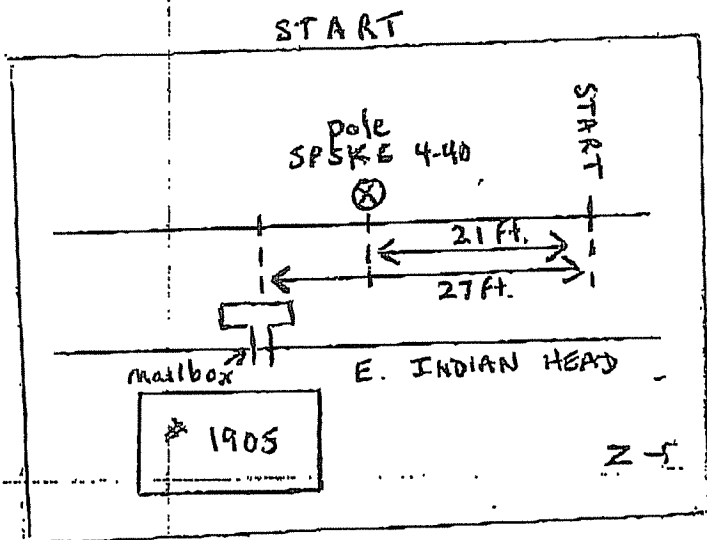

# WOMEN'S DISTANCE FESTIVAL 5K TALLAHASSEE, FL

start: on E. Indian Head Dr., south of Hokolin Nene. Mark is on west side of road, 21 ft north of power pole SPSK6 4-40. It is also 27 ft north of the mailbox upright at 1905 E. Indian Head.

1 mile: in front of mailbox at 1936 W. Indian Head Dr.

2 mile: in front of center of driveway at 1806 Chuli Nene.

3 mile: 6 ft. south of pole IH1543, between 1543 and 1549 E. Indian Head Dr.

finish: on E. Indian Head Dr., just north of the Optimist Park Recreation Center. Mark is 5'6" south of power pole SPC 12-40 between 1803 and 1805 E. Indian Head Dr.

map not drawn to scale.

FLO0022 DL

measured by  
Bill McGuire  
April 2, 2000

calibration course  
FL90024 DL