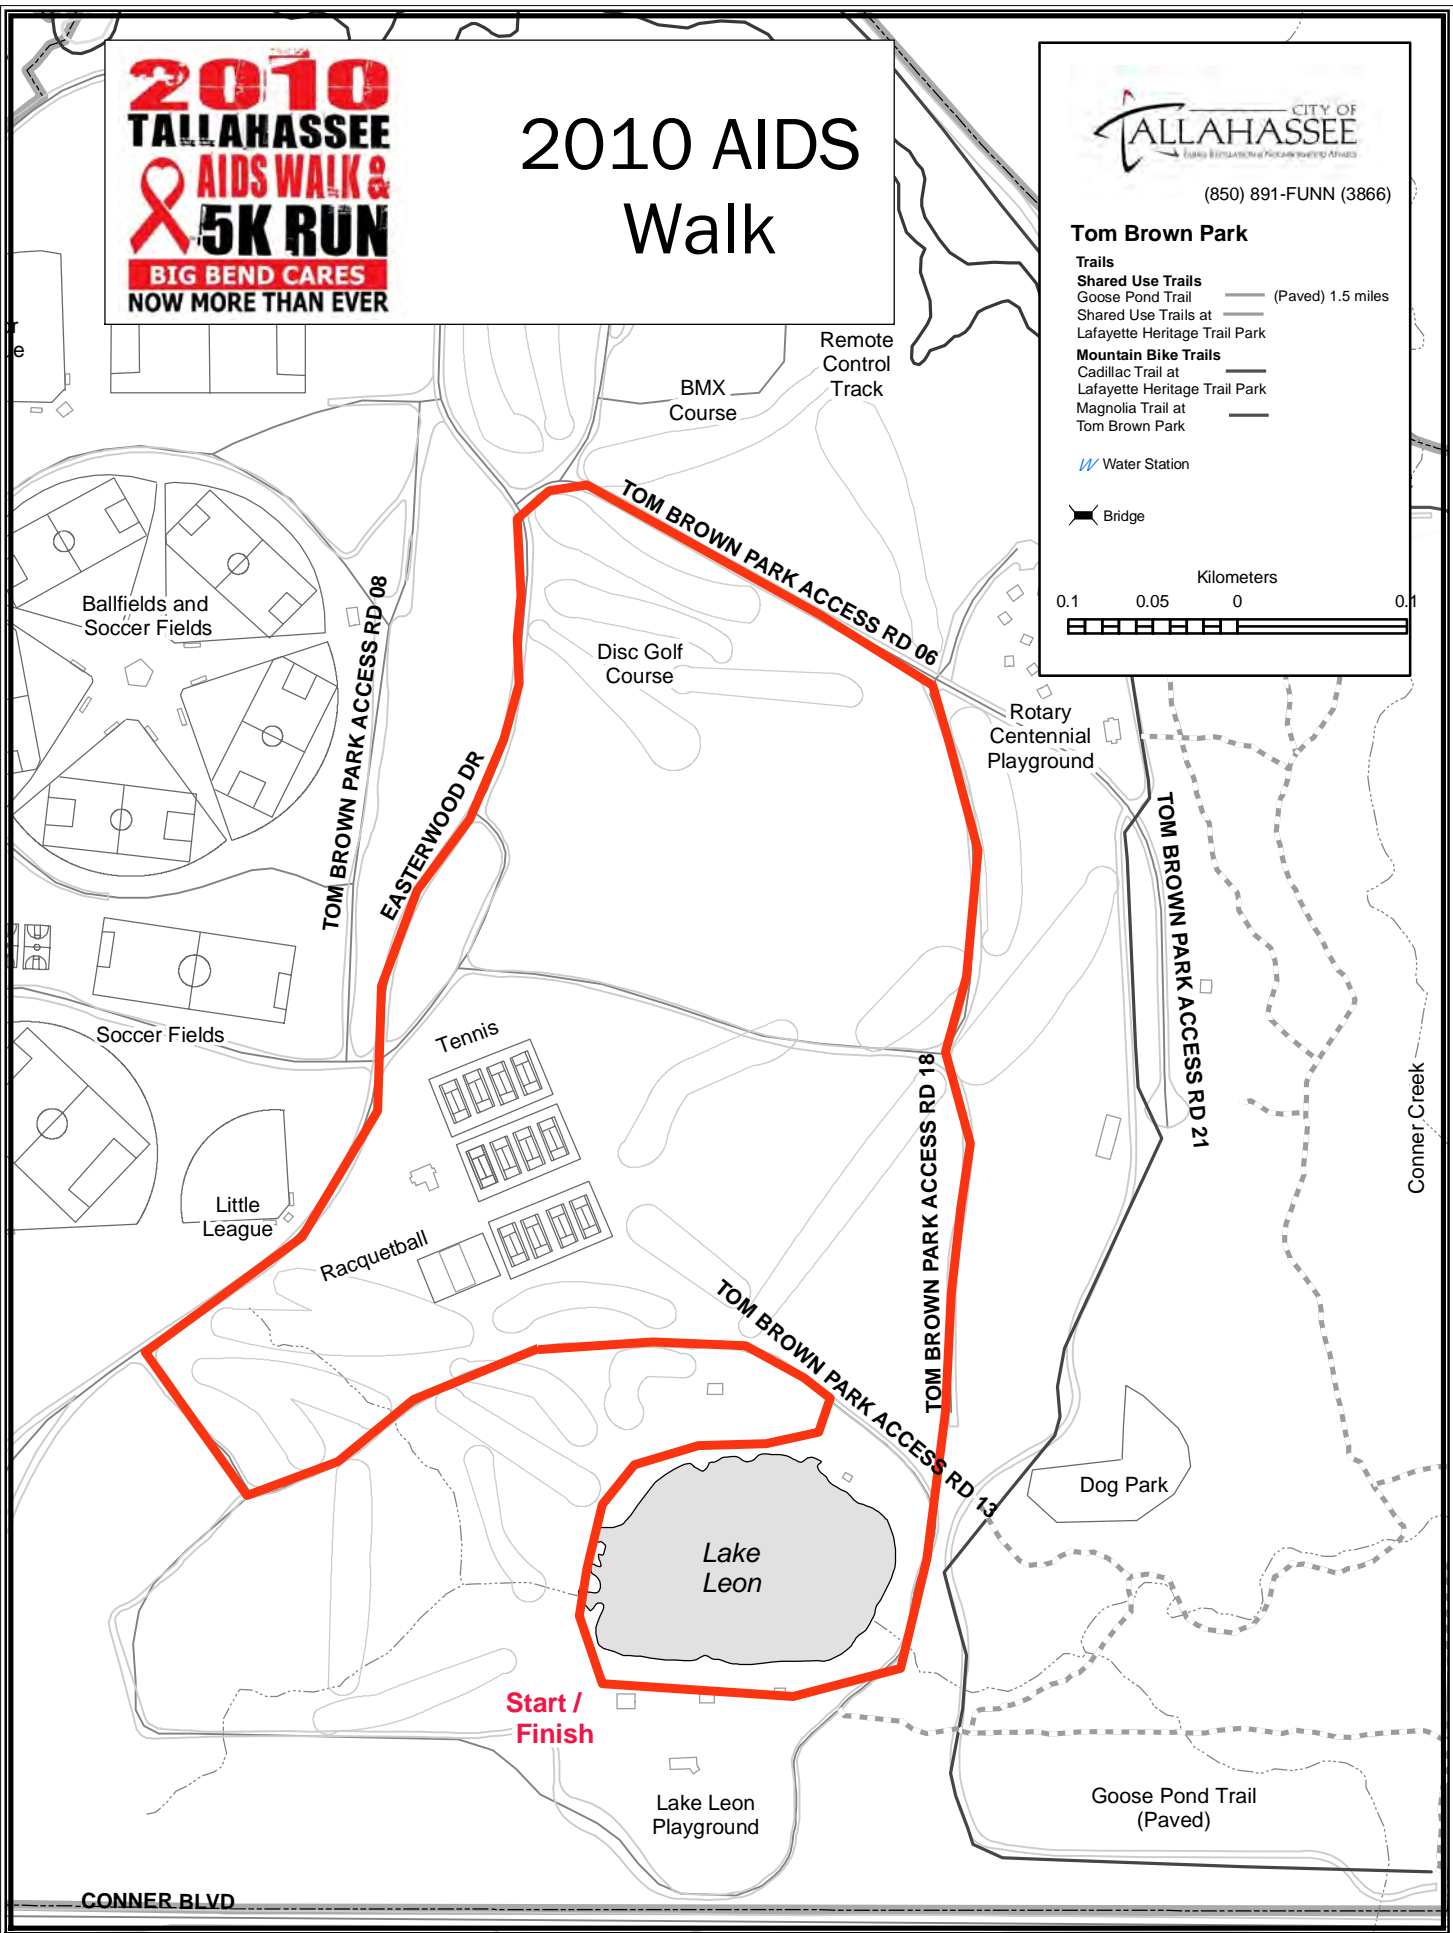

2010
TALLAHASSEE
AIDS WALK &
5K RUN
BIG BEND CARES
NOW MORE THAN EVER

2010 AIDS
Walk

(850) 891-FUNN (3866)

Tom Brown Park

Trails

Shared Use Trails
Goose Pond Trail (Paved) 1.5 miles

Shared Use Trails at
Lafayette Heritage Trail Park

Mountain Bike Trails

Magnolia Trail at
Tom Brown Park

Water Station

Bridge

Kilometers

0.1 0.05 0 0.1

Ballfields and Soccer Fields

Soccer Fields

Little League

Racquetball

Tennis

Lake Leon

Start / Finish

Lake Leon Playground

Dog Park

Goose Pond Trail (Paved)

CONNER BLVD

BMX Course

Remote Control Track

Disc Golf Course

Rotary Centennial Playground

Conner Creek

TOM BROWN PARK ACCESS RD 08

EASTERWOOD DR

TOM BROWN PARK ACCESS RD 06

TOM BROWN PARK ACCESS RD 21

TOM BROWN PARK ACCESS RD 18

TOM BROWN PARK ACCESS RD 13