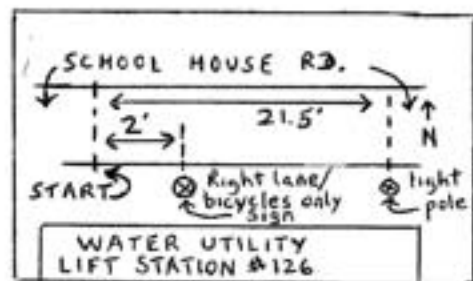

## Tallahassee, Fl.

START

measured by:

Bill McGuire  
1978 Setting Sun Trail  
Tallahassee, FL  
(850) 562-2295  
bmcguire11@earthlink.net

FINISH

**Start:** on School House Rd. just north of Water Utility Lift Station #126. Mark is 2' west of "Right Lane/ Bicycles only" sign on south side of rd. Mark is also 21.5' west of light pole on south side of rd.