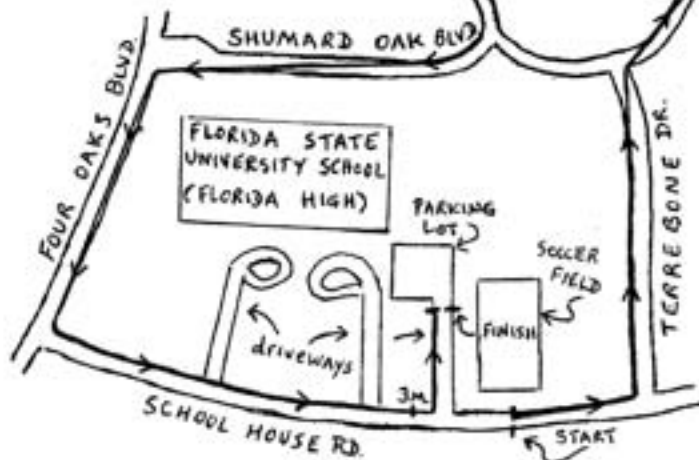

## Tallahassee, Fl.

START

measured by:

Bill McGuire  
1978 Setting Sun Trail  
Tallahassee, FL  
(850) 562-2295  
bmcguire11@earthlink.net

FINISH

**Start:** on School House Rd. just north of Water Utility Lift Station #126. Mark is 2' west of "Right Lane/ Bicycles only" sign on south side of rd. Mark is also 21.5' west of light pole on south side of rd.

**1 mile:** on Grove Park Dr. 11' NW of street sign for Grove Park and Belle Meade Trail.

**2 mile:** across street from first door of #4244 Grove Park Dr.

**3 mile:** on School House Rd. 4' west of first light pole west of easternmost driveway for Florida High.

**Finish:** directly in line with light pole across driveway from scoreboard on soccer field. Mark is also 11' north of "No parking Anytime" sign on east side of driveway.

USATF #FL 1507 EBM  
Effective Oct. 24, 2015  
to Dec. 31, 2025