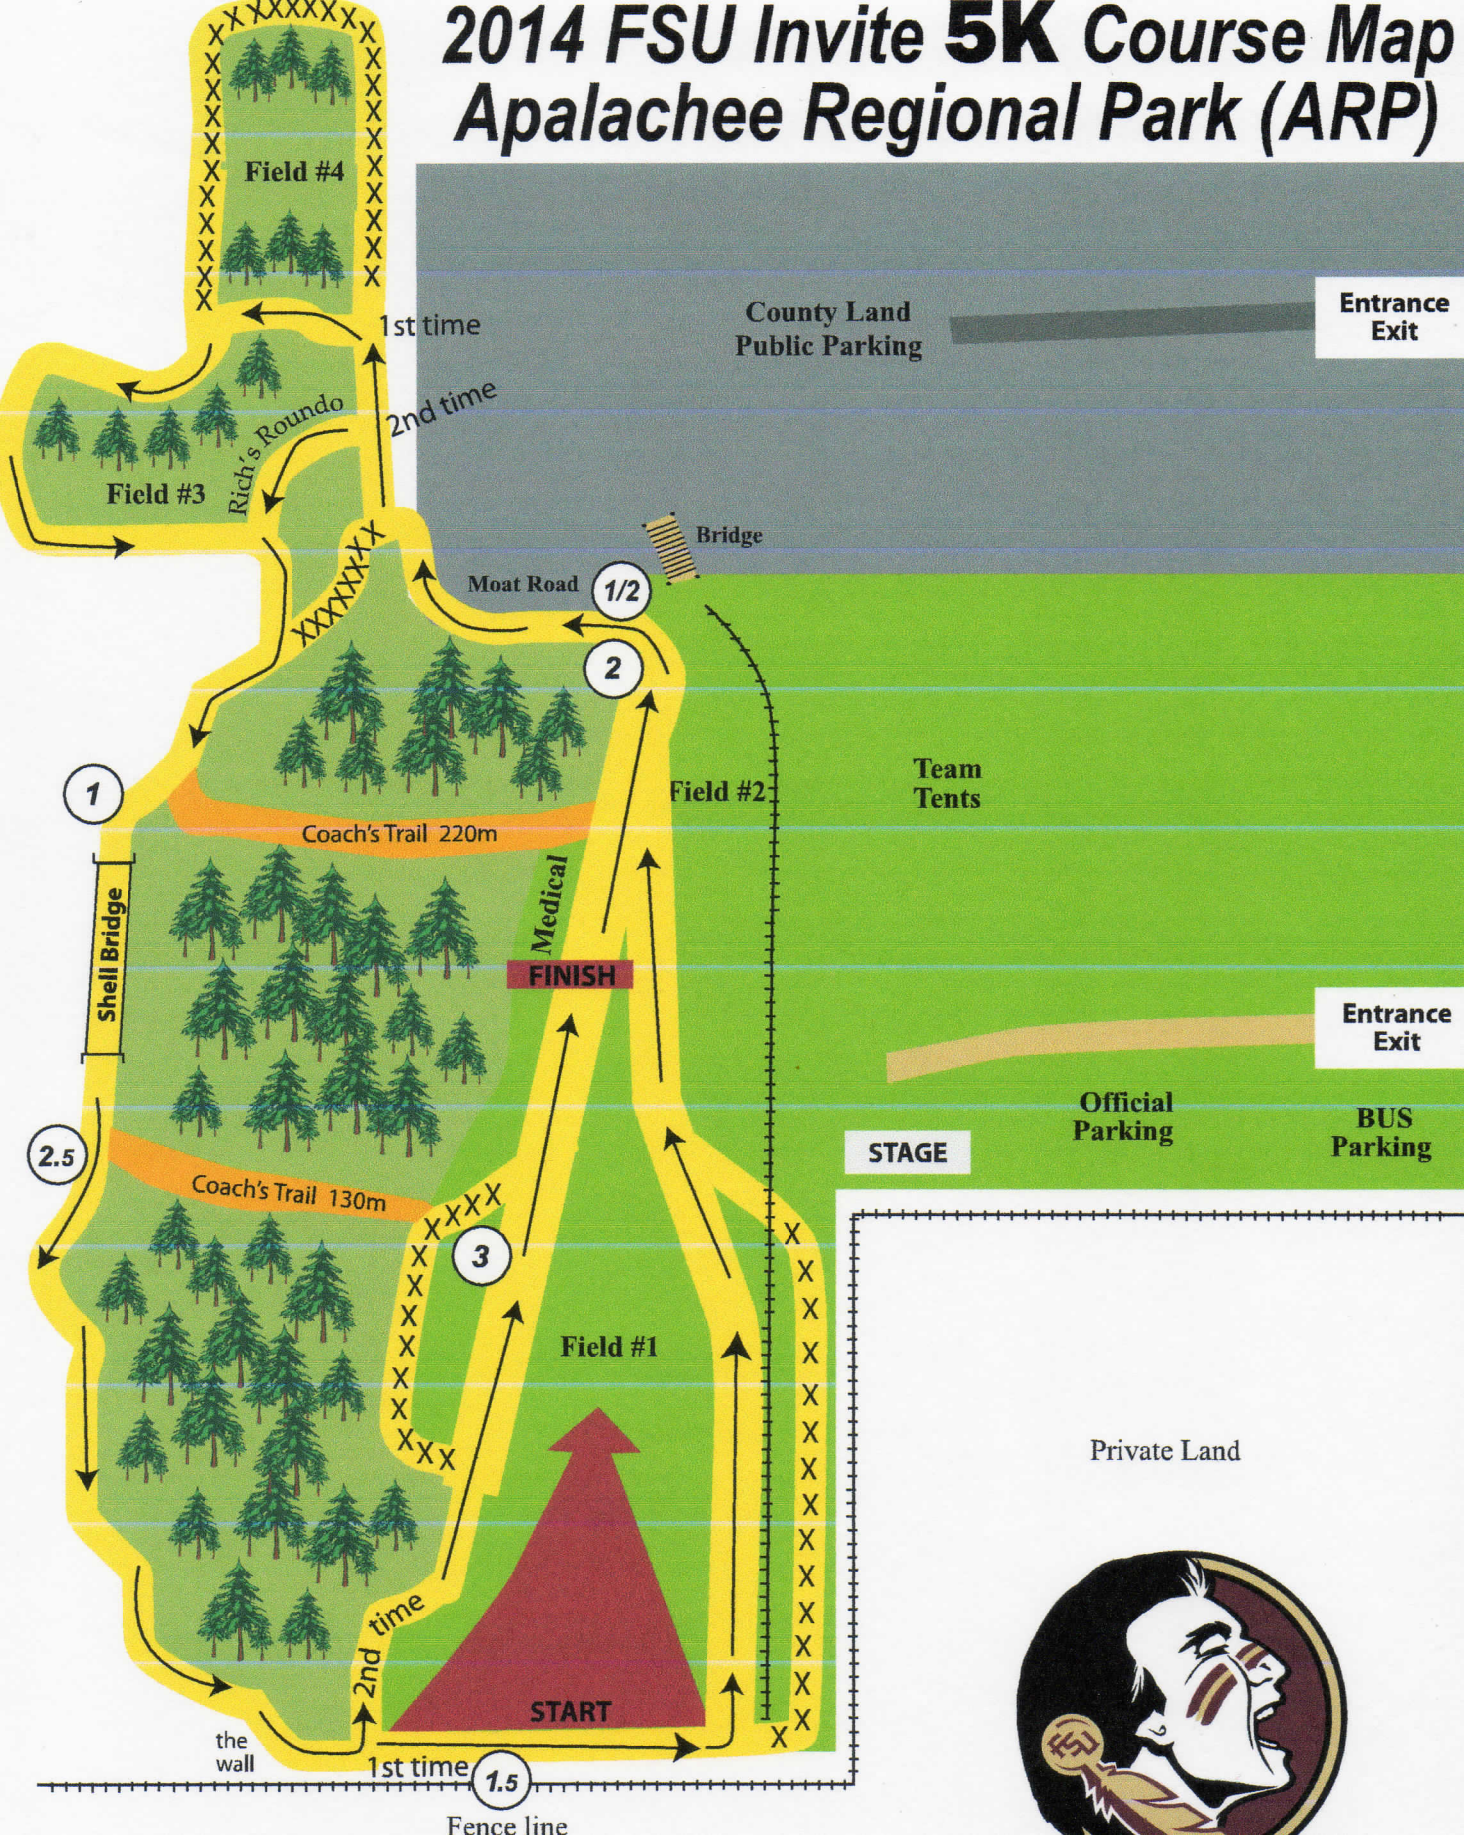

# 2014 FSU Invite 5K Course Map Apalachee Regional Park (ARP)

TM