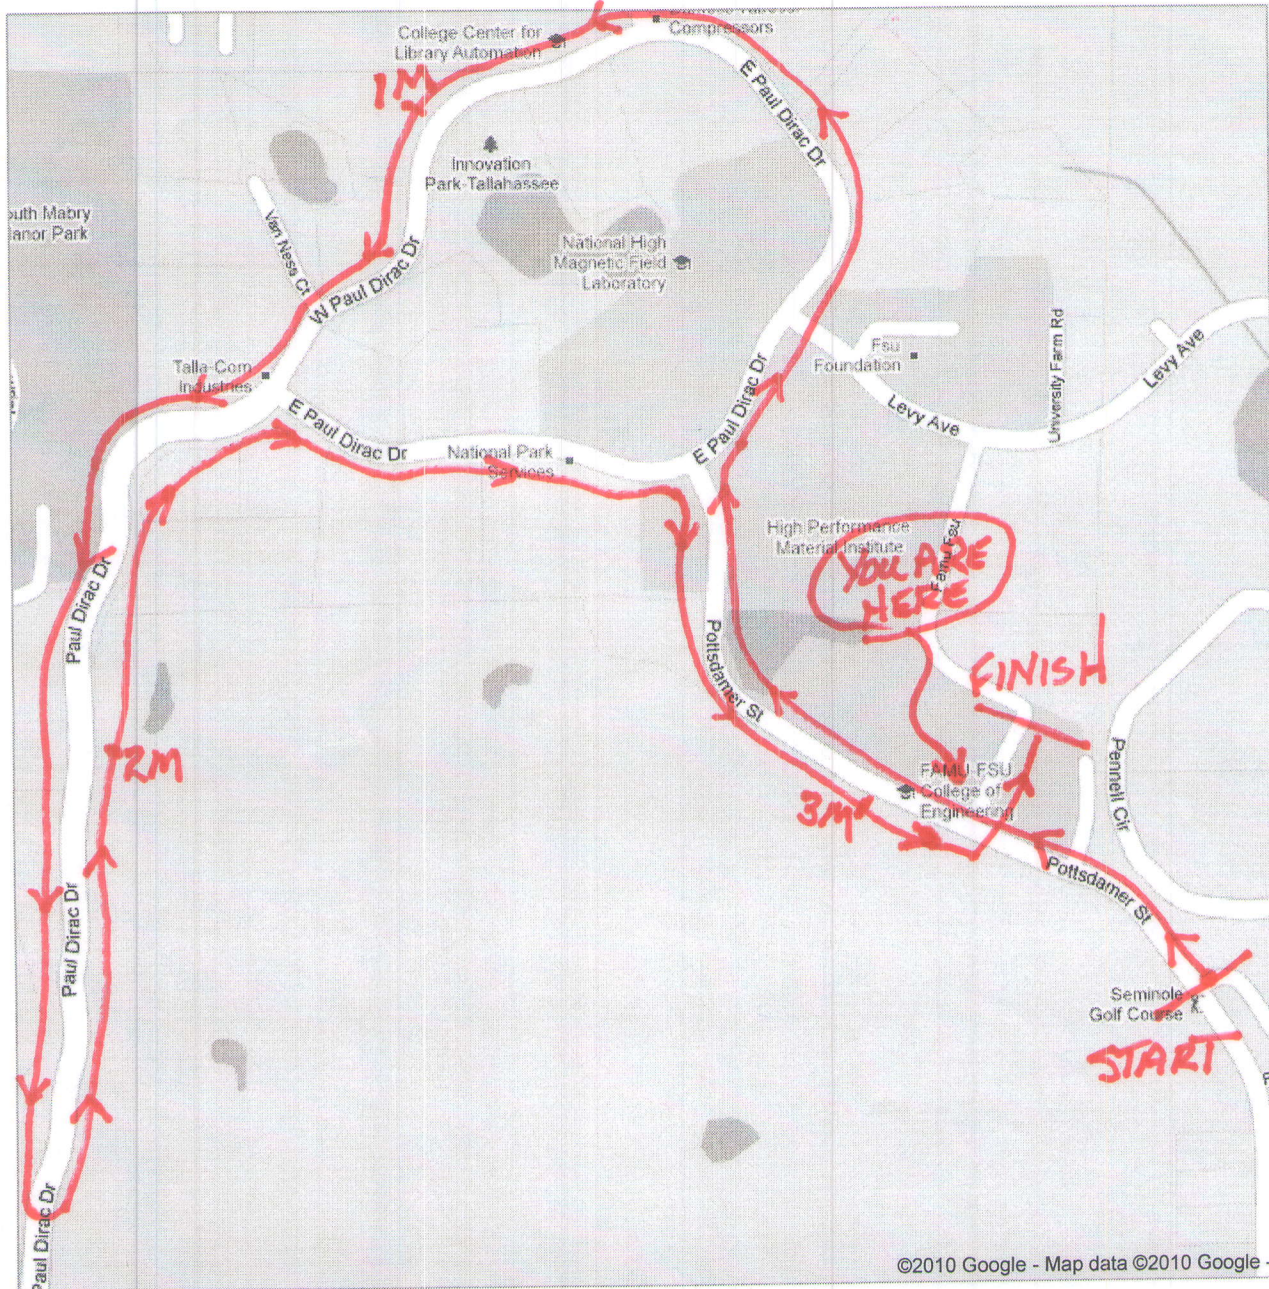

Google maps

Address Tallahassee, FL

BOWLEGS SK

Get Google Maps on your phone

Text the word "GMAPS" to 466453

©2010 Google - Map data ©2010 Google -