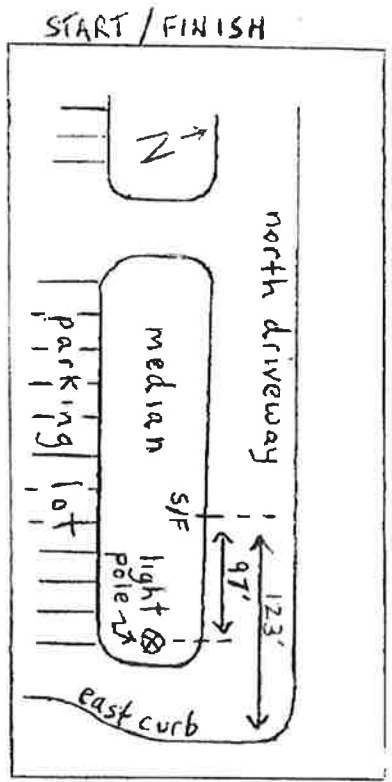

Thomasville Rd.
Baptist Church
5K 2019

*runners restricted to south side of median on Hermitage Blvd.

measured by:
Bill McGuire
1978 Setting Sun Trail
Tallahassee, Fl.
(850) 562-2295
bmcguire31@centurylink.net

Start/Finish:

along northernmost driveway into TRBC parking lot. Mark is exactly 97' west of light pole on south side of driveway in NE corner of parking lot. Mark is also 123' west of curb at east terminus of driveway.

- 1 Mile: On Stillwood Ct at address 3024 Stillwood Court
- Turn: On Noble Drive, 9' north of mailbox for # 2550 (at south end of driveway).
- 2 Mile: On Goose Pond Trail near armadillo hole on east side of trail.
- 3 Mile: Near west end of northern most driveway into TRBC parking lot. Mark is near the NW corner of the Fellowship Hall building, 24' west of power pole #45023 on north side driveway.