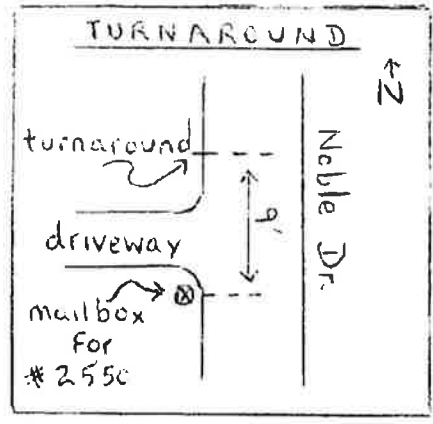

Thomasville Rd.
Baptist Church
5K 2019

*runners restricted to south side of median on Hermitage Blvd.

measured by:
Bill McGuire
1978 Setting Sun Trail
Tallahassee, Fl.
(850) 562-2295
bmcguire31@centurylink.net

Start/Finish:

along northernmost driveway into TRBC parking lot. Mark is exactly 97' west of light pole on south side of driveway in NE corner of parking lot. Mark is also 123' west of curb at east terminus of driveway.

- 1 Mile: On Stillwood Ct at address 3024 Stillwood Court
- Turn: On Noble Drive, 9' north of mailbox for # 2550 (at south end of driveway).
- 2 Mile: On Goose Pond Trail near armadillo hole on east side of trail.
- 3 Mile: Near west end of northern most driveway into TRBC parking lot. Mark is near the NW corner of the Fellowship Hall building, 24' west of power pole #45023 on north side driveway.