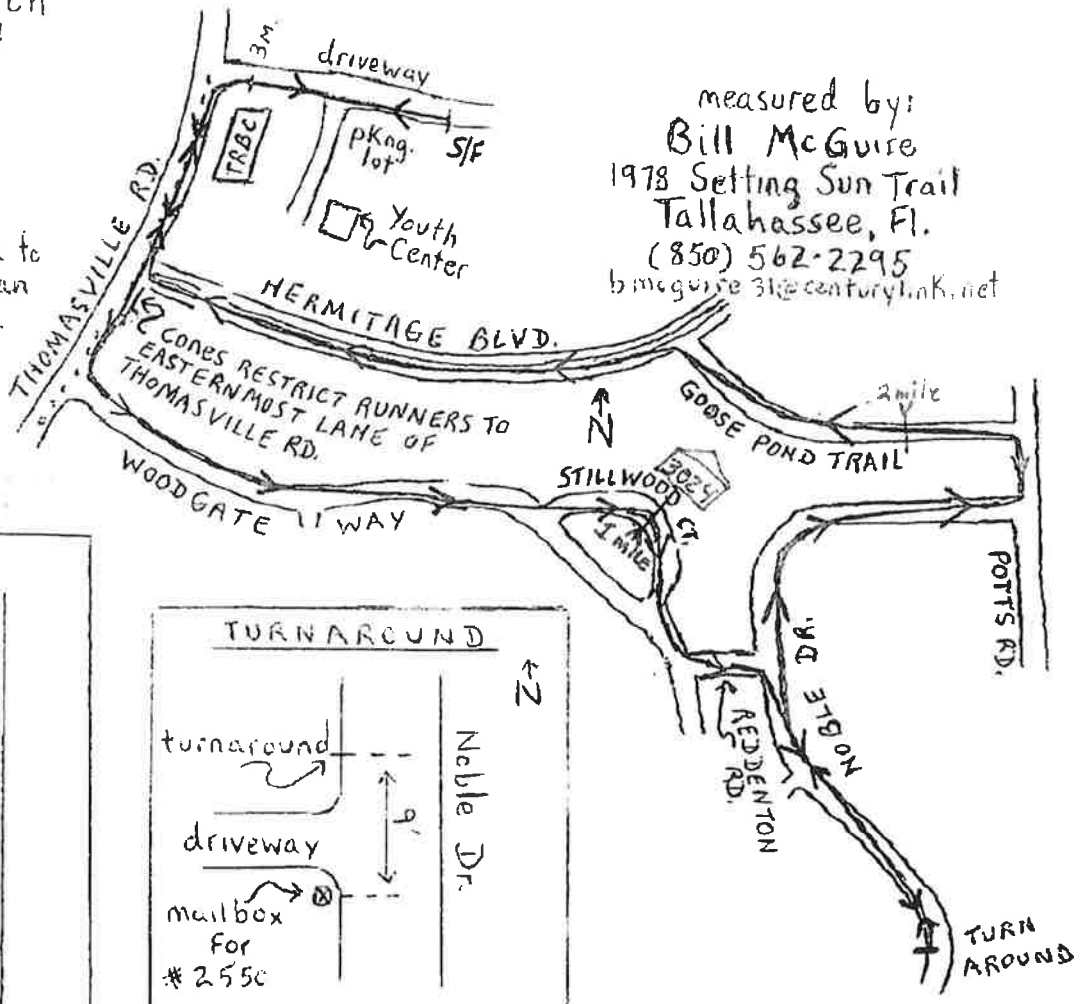

Thomasville Rd.
Baptist Church
5K 2019

*runners restricted to south side of median on Hermitage Blvd.

measured by:
Bill McGuire
1978 Setting Sun Trail
Tallahassee, Fl.
(850) 562-2295
bmcguire31@centurylink.net

Start/Finish:

along northernmost driveway into TRBC parking lot. Mark is exactly 97' west of light pole on south side of driveway in NE corner of parking lot. Mark is also 123' west of curb at east terminus of driveway.

- 1 Mile: On Stillwood Ct at address 3024 Stillwood Court
- Turn: On Noble Drive, 9' north of mailbox for # 2550 (at south end of driveway).
- 2 Mile: On Goose Pond Trail near armadillo hole on east side of trail.
- 3 Mile: Near west end of northern most driveway into TRBC parking lot. Mark is near the NW corner of the Fellowship Hall building, 24' west of power pole #45023 on north side driveway.