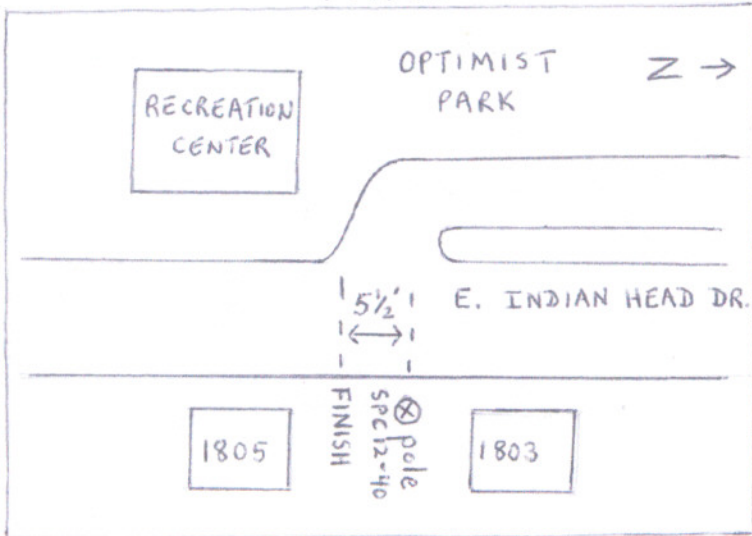

# WOMEN'S DISTANCE FESTIVAL SK

start: on E. Indian Head Dr., south of Hokolin Nene. Mark is on west side of road, 10 ft north of power pole 03449. It is also 14.5 ft north of north tip of driveway at 1907 Indian Head.

1 mile: 2 ft. north of mailbox at 1932 W. Indian Head Dr. Also, 8 ft. south of south edge of driveway at #1932.

2 mile: in front of center of driveway at 1806 Chuli Nene. Also, 15 ft. north of mailbox at #1806.

3 mile: 6 ft. south of pole IH1543, between 1543 and 1549 E. Indian Head Dr.

finish: on E. Indian Head Dr., just north of the Optimist Park Recreation Center. Mark is 5'6" south of power pole SPC 12-40 between 1803 and 1805 E. Indian Head Dr.

## FINISH

map not drawn to scale.

measured by  
 Bill McGuire  
 June 2, 2006  
 calibration course  
 FL 90024 DL