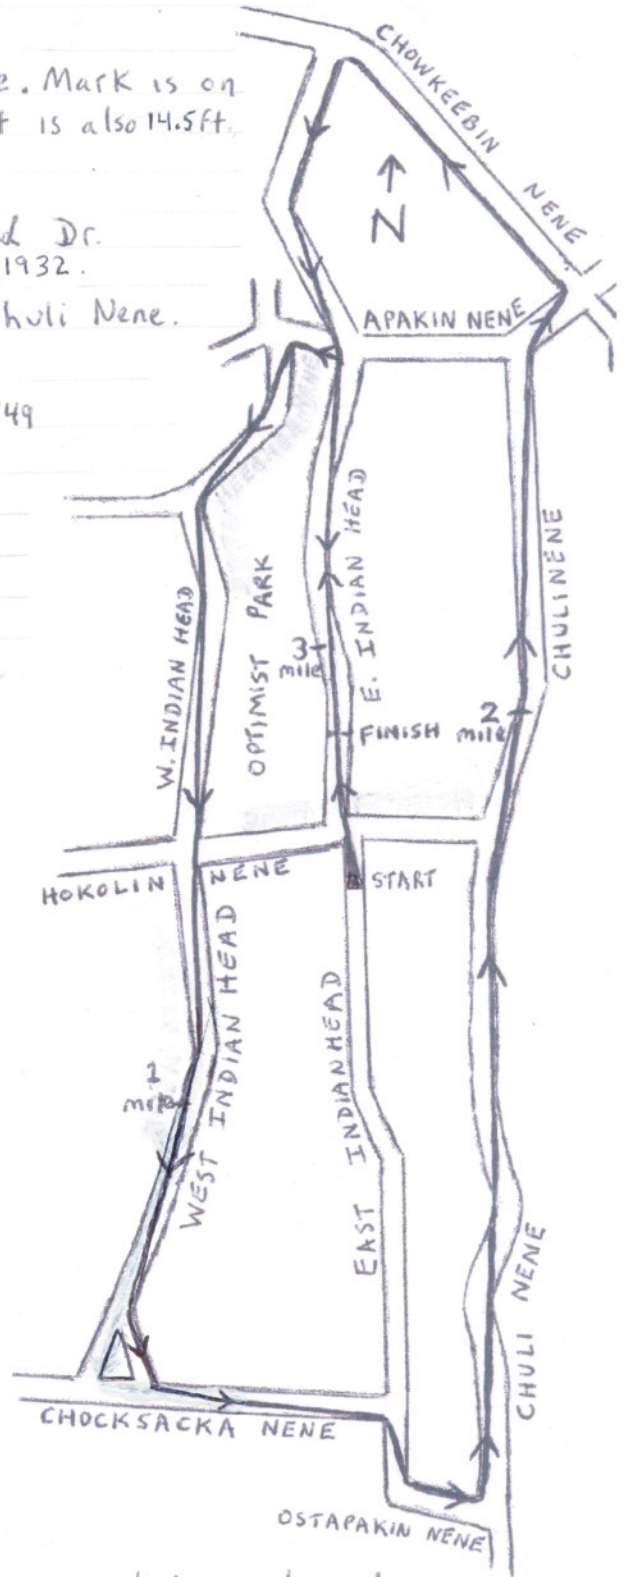

# WOMEN'S DISTANCE FESTIVAL SK

start: on E. Indian Head Dr., south of Hokolin Nene. Mark is on west side of road, 10 ft north of power pole 03449. It is also 14.5 ft north of north tip of driveway at 1907 Indian Head.

1 mile: 2 ft. north of mailbox at 1932 W. Indian Head Dr. Also, 8 ft. south of south edge of driveway at #1932.

2 mile: in front of center of driveway at 1806 Chuli Nene. Also, 15 ft. north of mailbox at #1806.

3 mile: 6 ft. south of pole IH1543, between 1543 and 1549 E. Indian Head Dr.

finish: on E. Indian Head Dr., just north of the Optimist Park Recreation Center. Mark is 5'6" south of power pole SPC 12-40 between 1803 and 1805 E. Indian Head Dr.