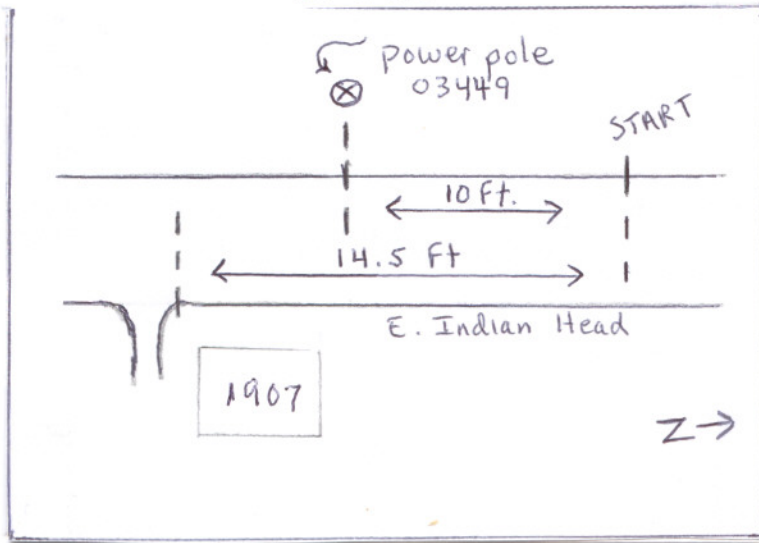

# WOMEN'S DISTANCE FESTIVAL SK

start: on E. Indian Head Dr., south of Hokolin Nene. Mark is on west side of road, 10 ft north of power pole 03449. It is also 14.5 ft north of north tip of driveway at 1907 Indian Head.

1 mile: 2 ft. north of mailbox at 1932 W. Indian Head Dr. Also, 8 ft. south of south edge of driveway at #1932.

2 mile: in front of center of driveway at 1806 Chuli Nene. Also, 15 ft. north of mailbox at #1806.

3 mile: 6 ft. south of pole IH1543, between 1543 and 1549 E. Indian Head Dr.

finish: on E. Indian Head Dr., just north of the Optimist Park Recreation Center. Mark is 5'6" south of power pole SPC 12-40 between 1803 and 1805 E. Indian Head Dr.

## FINISH

map not drawn to scale.

measured by  
 Bill McGuire  
 June 2, 2006  
 calibration course  
 FL 90024 DL